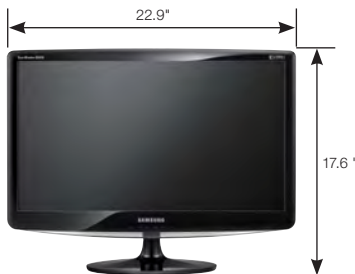

B2030
B2230
B2330
B2330H
B2430H

20", 21.5", 23", 24" Widescreen LCD Monitors

Features

Elegant Styling

Samsung 30 series monitors feature rich, glossy black finishes accented by clear, crystal-like acrylic along the lower bezel. They're tasteful, elegant alternatives to the same old thing.

Full HD Resolution and HDMI

Enjoy the highest resolution with 1920 x 1080 (1600 x 900 on B2030). HDMI connectivity on B2330H and B2430H allows you to connect your Blu-ray player or HD gaming device.

16:9 Widescreen

The 16:9 widescreens give you more room for applications, palettes and widgets, and they're the proper ratio for movies and gaming without black bars.

High Dynamic Contrast Ratio

Up to 70,000:1 dynamic contrast ratio provides detailed whites and blacks, along with more subtle color transitions.

Eco-Friendly

MagicEco allows you to work at 100%, 75% or 50% brightness, to reduce energy usage. Low power consumption technology reduces energy use and energy bills even further.

MagicReturn Technology

Samsung's MagicReturn feature makes your life easier by automatically managing your dual-monitor content. When you turn off one monitor to save energy, all content is automatically shifted to the monitor that remains on.

B2430H Dimensions

Specifications		B2030	B2230	B2330/B2330H	B2430H
Display	Screen Size	20" Wide	21.5" Wide	23" Wide	24" Wide
	Brightness (Typical)	250 cd/m²	300 cd/m²	300 cd/m²	300 cd/m²
	Contrast Ratio (Typical/Dynamic)	1000:1/50,000:1	1000:1/70,000:1	1000:1/70,000:1	1000:1/70,000:1
	Resolution	1600 x 900	1920 x 1080	1920 x 1080	1920 x 1080
	Response Time (Typical)	5ms	5ms	5ms	5ms
	Viewing Angle (Horizontal/Vertical)	170°/160° (CR>10)	170°/160° (CR>10)	170°/160° (CR>10)	170°/160° (CR>10)
	Color Support	16.7M	16.7M	16.7M	16.7M
Signal Input	Video Signal	Analog RGB, DVI	Analog RGB, DVI	B2330: Analog RGB, DVI B2330H: Analog RGB, DVI, HDMI (B2330H only)	Analog RGB, DVI, HDMI
	Sync. Signal	Separate H/V, Composite, SOG	Separate H/V, Composite, SOG	Separate H/V, Composite, SOG	Separate H/V, Composite, SOG
	Connector	15pin D-SUB, DVI-D	15-pin D-Sub, DVI-D	B2330: 15-pin D-Sub, DVI-D (B2330H only), HDMI	15-pin D-Sub, DVI-D, HDMI
Power	Power Consumption	25 Watts	45 Watts	45 Watts	45 Watts
	Stand By Power (DPMS)	<0.3W	<0.3W	<0.3W	<0.3W
	Type	Built-in	Built-in	Built-in	Built-in
Feature	Plug & Play	DDC 2B	DDC 2B	DDC 2B	DDC 2B
	Mac Compatibility	■	■	■	■
	Wall Mount (mm)	75 x 75	75 x 75	75 x 75	75 x 75
	Cabinet Color	High Glossy Black	High Glossy Black	High Glossy Black	High Glossy Black
	Optional Accessory	DVI Cable	DVI Cable	DVI Cable	DVI Cable
	Special Feature	MagicBright 3, MagicEco, MagicAngle, MagicReturn, Off Timer, Image Size Color Effect, Customized Key, Windows 7, DVI with HDCP	MagicBright 3, MagicEco, MagicAngle, MagicReturn, Off Timer, Image Size Color Effect, Customized Key, Windows 7, DVI with HDCP	MagicBright 3, MagicEco, MagicAngle, MagicReturn, Off Timer, Image Size Color Effect, Customized Key, Windows 7, DVI with HDCP	MagicBright 3, MagicEco, MagicAngle, MagicReturn, Off Timer, Image Size Color Effect, Customized Key, Windows 7, DVI with HDCP
Dimension	Product Dimension (With Stand, W x H x D)	19.4" x 15.6" x 7.0"	20.6" x 15.7" x 7.8"	22.0" x 17.2" x 7.8"	22.9" x 17.6" x 7.8"
	Product Dimension (Without Stand, W x H x D)	19.4" x 13.0" x 2.7"	20.6" x 13.8" x 2.7"	22.0" x 14.6" x 2.6"	22.9" x 15.0" x 2.6"
	Shipment Dimension (W x H x D)	22.3" x 15.8" x 5.2"	23.6" 16.7" x 5.2"	25.4" x 17.8" x 5.5"	26.4" x 18.5" x 5.6"
Weight	Product Weight	9.0 lbs.	9.6 lbs.	10.9 lbs.	11.2 lbs.
	Shipment Weight	12.1 lbs.	13.0 lbs.	14.6 lbs.	14.8 lbs.
Stand	Type	Simple	Simple	Simple	Simple
	Function	Tilt	Tilt	Tilt	Tilt
Green Management	RoHS Compliant	■	■	■	■
	Energy Star Compliant	■	■	■	■
	Packaging Recyclability	All packaging materials are recyclable	All packaging materials are recyclable	All packaging materials are recyclable	All packaging materials are recyclable

Product Information: 1-866-542-7214 samsung.com/monitor
Product Support: 1-800-SAMSUNG